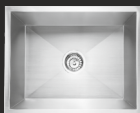

Dimension: 508mm x 432mm

MRP ₹:

Matt Finish : **10100/-**

Code: 21 x 18 x 8