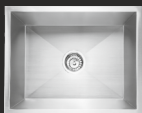

Quadro

Code: 18 x 16 x 8

Dimension: 457mm x 406mm

MRP ₹:

Matt Finish : **8700/-**

Code: 20 x 17 x 8